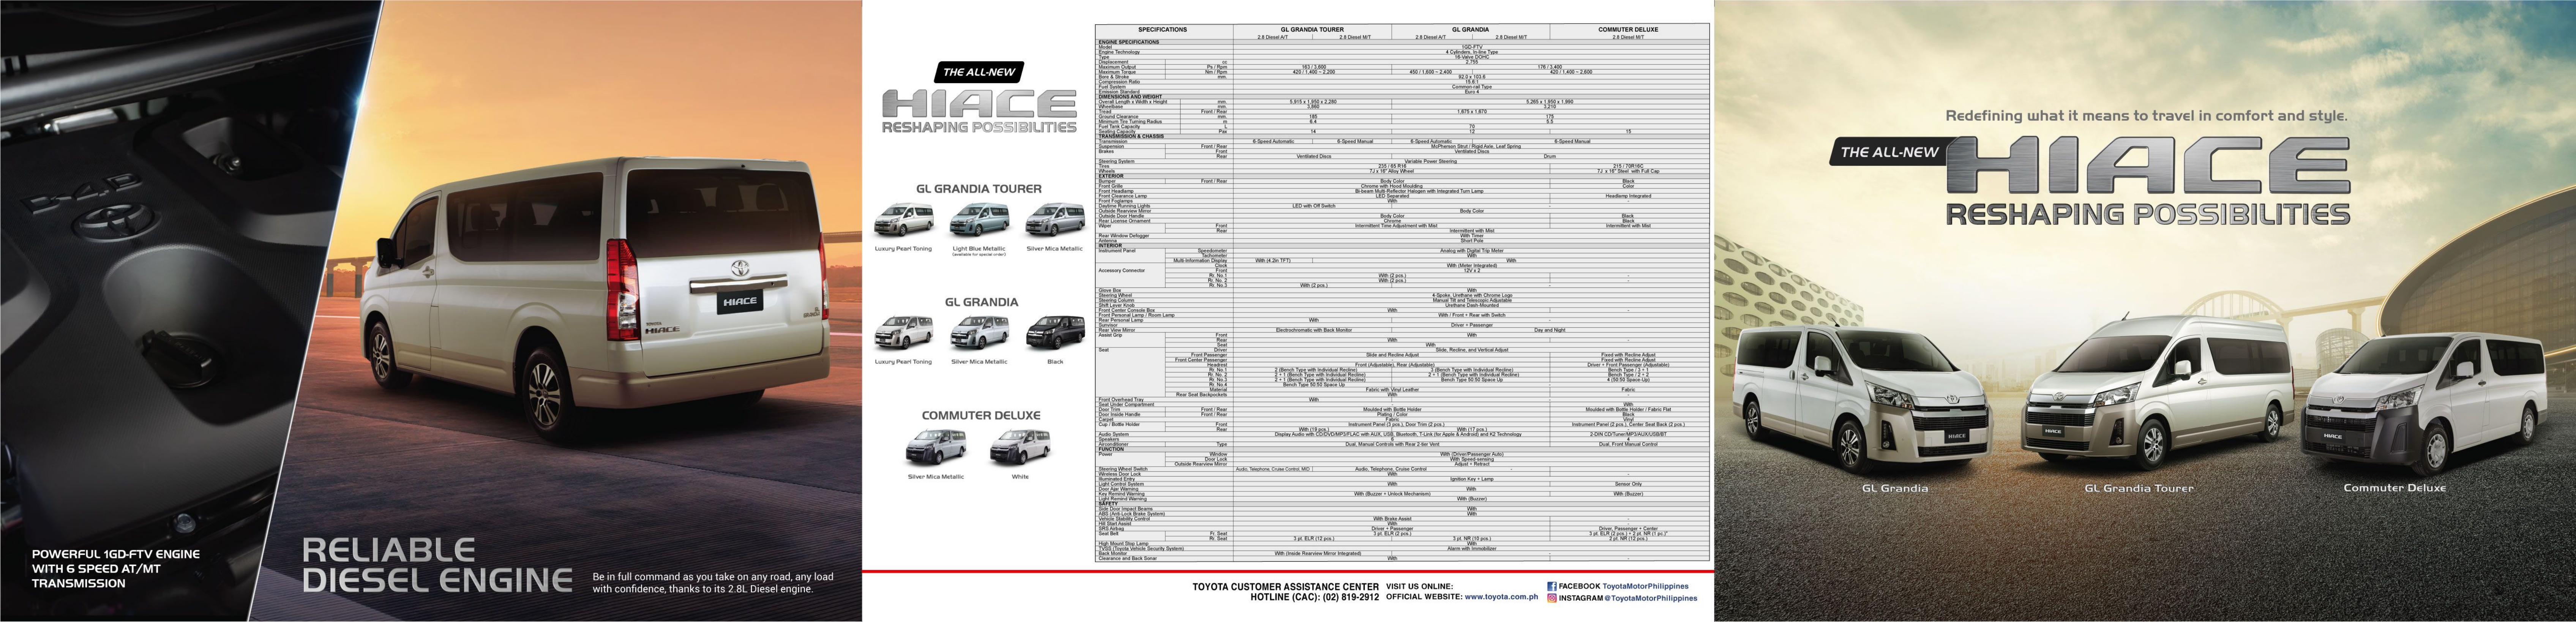

**POWERFUL 1GD-FTV ENGINE
WITH 6 SPEED AT/MT
TRANSMISSION**

**RELIABLE
DIESEL ENGINE**

Be in full command as you take on any road, any load with confidence, thanks to its 2.8L Diesel engine.

**THE ALL-NEW
HIACE
RESHAPING POSSIBILITIES**

GL GRANDIA TOURER

Luxury Pearl Toning   Light Blue Metallic (available for special order)   Silver Mica Metallic

GL GRANDIA

Luxury Pearl Toning   Silver Mica Metallic   Black

COMMUTER DELUXE

Silver Mica Metallic   White