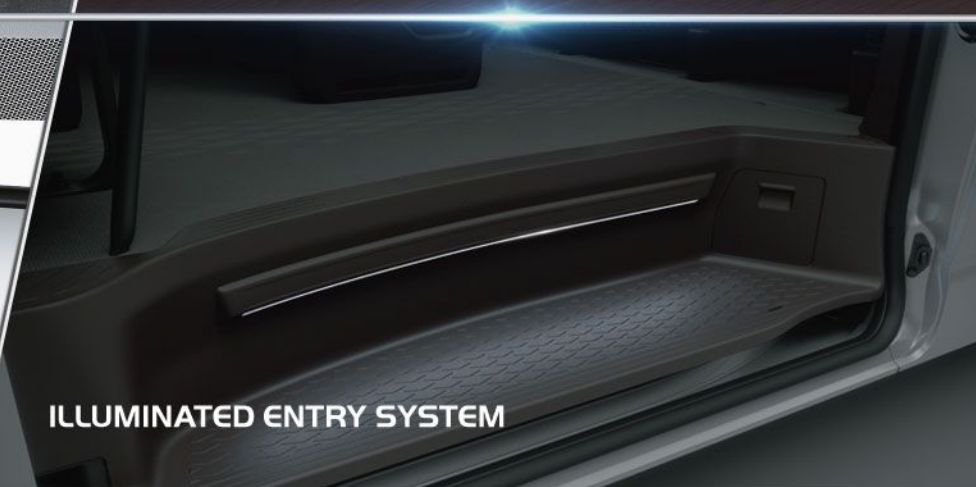

INDIVIDUAL CHARGING PORTS
(for GL Grandia and GL Grandia Tourer)

INSIDE REARVIEW MIRROR
(for Grandia Tourer)

ILLUMINATED ENTRY SYSTEM

ADDITIONAL AIRBAG FOR CENTER PASSENGER
(for Commuter only)

**POWERFUL 1GD-FTV ENGINE
WITH 6 SPEED AT/MT
TRANSMISSION**